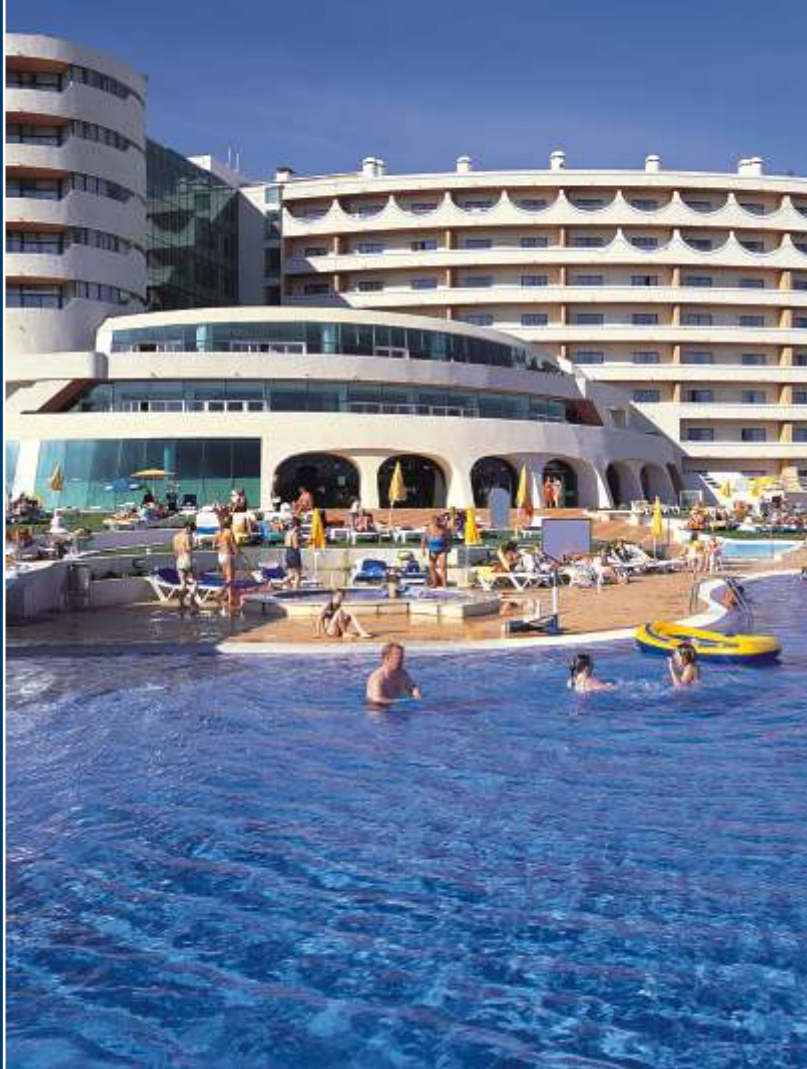

EVENTS, BANQUETS AND WEDDINGS

	Chapel	Bar "Adão"	"Eva" Rest.	"Amendoeira" Room	"Paraíso" Room	"Glam" Club	MGE Room
Meetings							
Theatre	100	n/a	n/a	70	110	n/a	n/a
Schoolroom	n/a	n/a	n/a	28	90	n/a	n/a
U/O-Shape	n/a	n/a	n/a	35/40	40/52	n/a	n/a
One single table	n/a	n/a	n/a	60	80	300	150
Banquetes							
Cocktail	n/a	300	n/a	120	150	500	700
Buffet	n/a	n/a	200	60/80	80	n/a	500
Banquet	n/a	n/a	200	80	n/a	n/a	250
Total area	660 m²	620 m²	533 m²	155 m²	264 m²	900 m²	980 m²